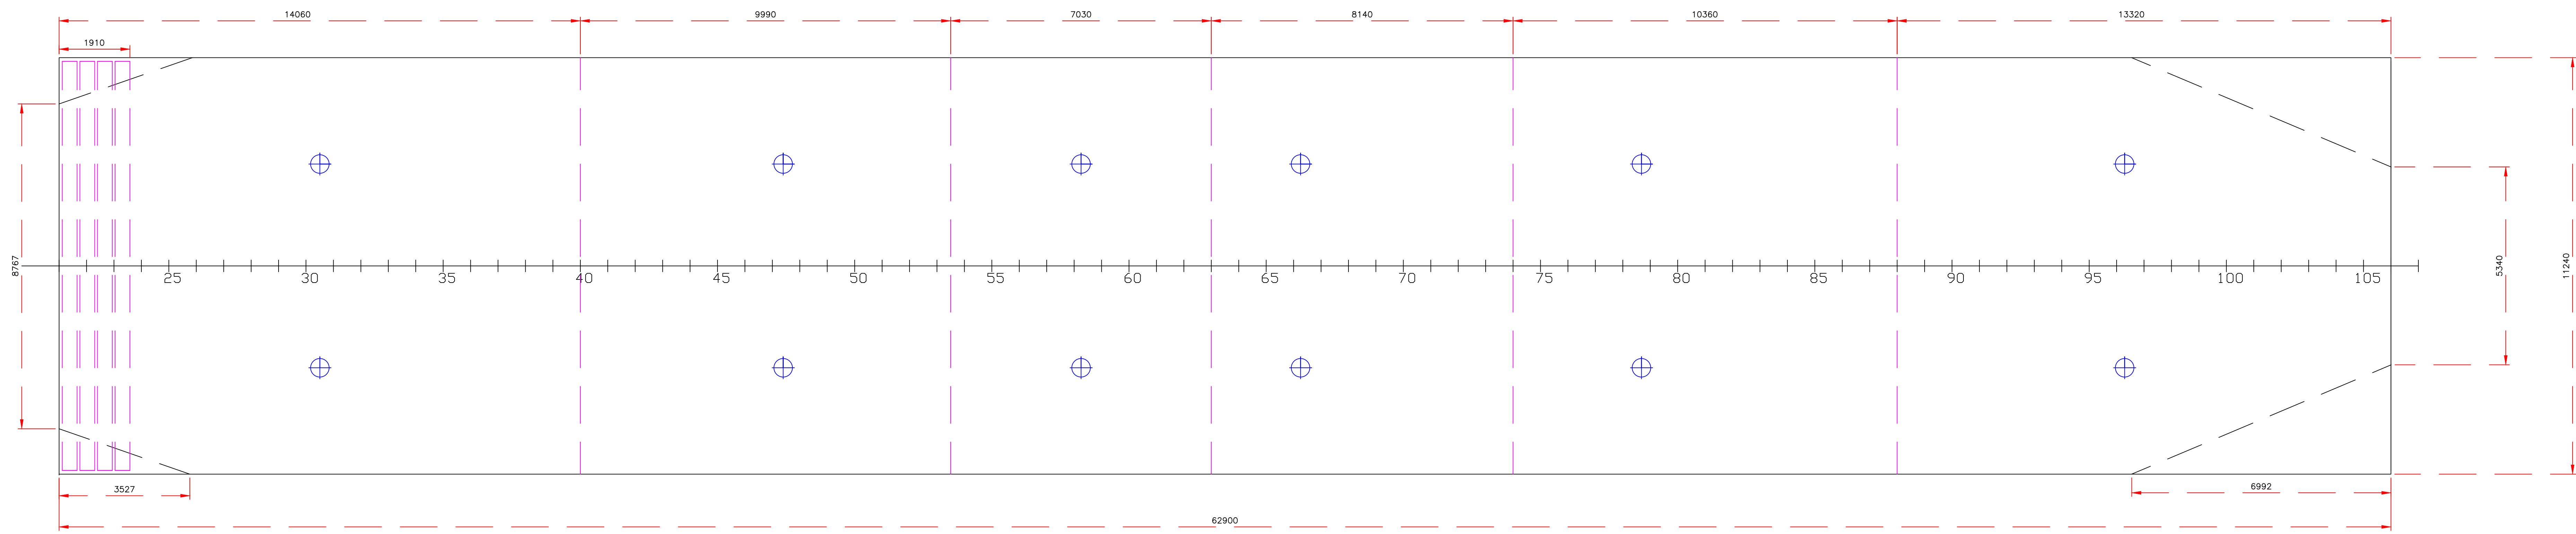

# TANKTOP

# PROFILE

⊕ FEED HATCHES, inner Ø 500 mm

--- CENTER BULKHEAD

## MAIN DIMENSIONS:

LENGTH -OVER ALL.	89,75 m
LENGTH -BETW. PERP.	84,98 m
BREADTH -MOULDED	13,60 m
DRAFT	6,36 m
DRAFT MOULDED	7,20 m

VOLUM BULKHEAD 2 PCS	32 m3
VOLUM CARGO HOLD	5 628 m3
VOLUM CARGO HOLD, BULKHEAD ONBOARD	5 596 m3

REV.NO.	REVISION	DATE	APPR
CLIENT	FEED STAVANGER		CLIENT REFERENCE
TITLE	SCALE	DRAWN _SIGN/DATO	CK'D _KONTROLL
POCKET PLAN		APPR. _GODKJENT	
HALTEN AS OLAV TRYGGVASSONS GT 40 N-7011 TRONDHEIM NORWAY		PROJECT NO.	YARD NO.
		FILE NAME / DRAWING NO.	REV.NO. A