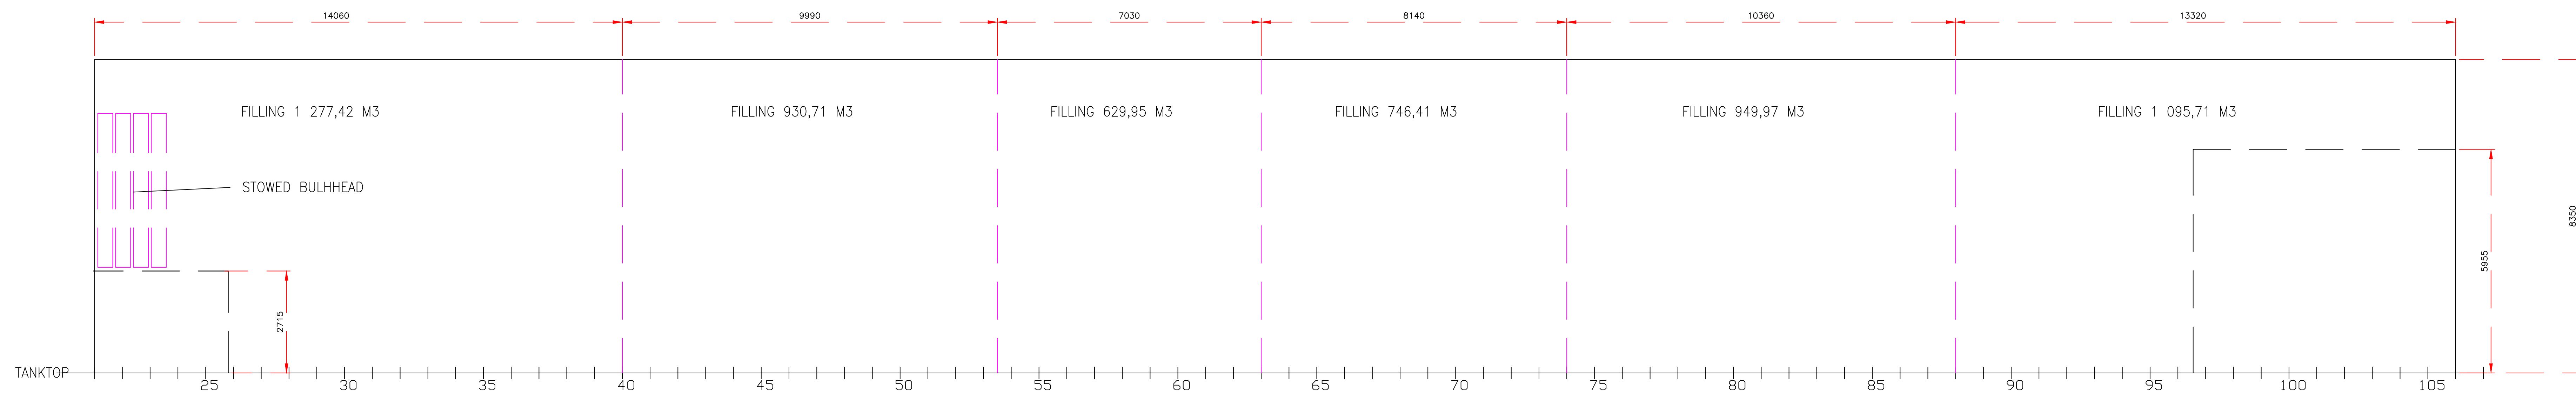

# TANKTOP

# PROFILE

⊕ FEED HATCHES, inner Ø 500 mm

--- CENTER BULKHEAD

## MAIN DIMENSIONS:

LENGTH -OVER ALL.	89,75 m
LENGTH -BETW. PERP.	84,98 m
BREADTH -MOULDED	13,60 m
DRAFT	6,36 m
DRAFT MOULDED	7,20 m

VOLUM BULKHEAD 2 PCS	32 m3
VOLUM CARGO HOLD	5 628 m3
VOLUM CARGO HOLD, BULKHEAD ONBOARD	5 596 m3

REV.NO.	REVISION	DATE	APPR
CLIENT	FEED STAVANGER		CLIENT REFERENCE
TITLE	SCALE	DRAWN _SIGN/DATO	CK'D _KONTROLL
POCKET PLAN		APPR. _GODKJENT	
HALTEN AS OLAV TRYGGVASSONS GT 40 N-7011 TRONDHEIM NORWAY		PROJECT NO.	YARD NO.
		FILE NAME / DRAWING NO.	REV.NO. A