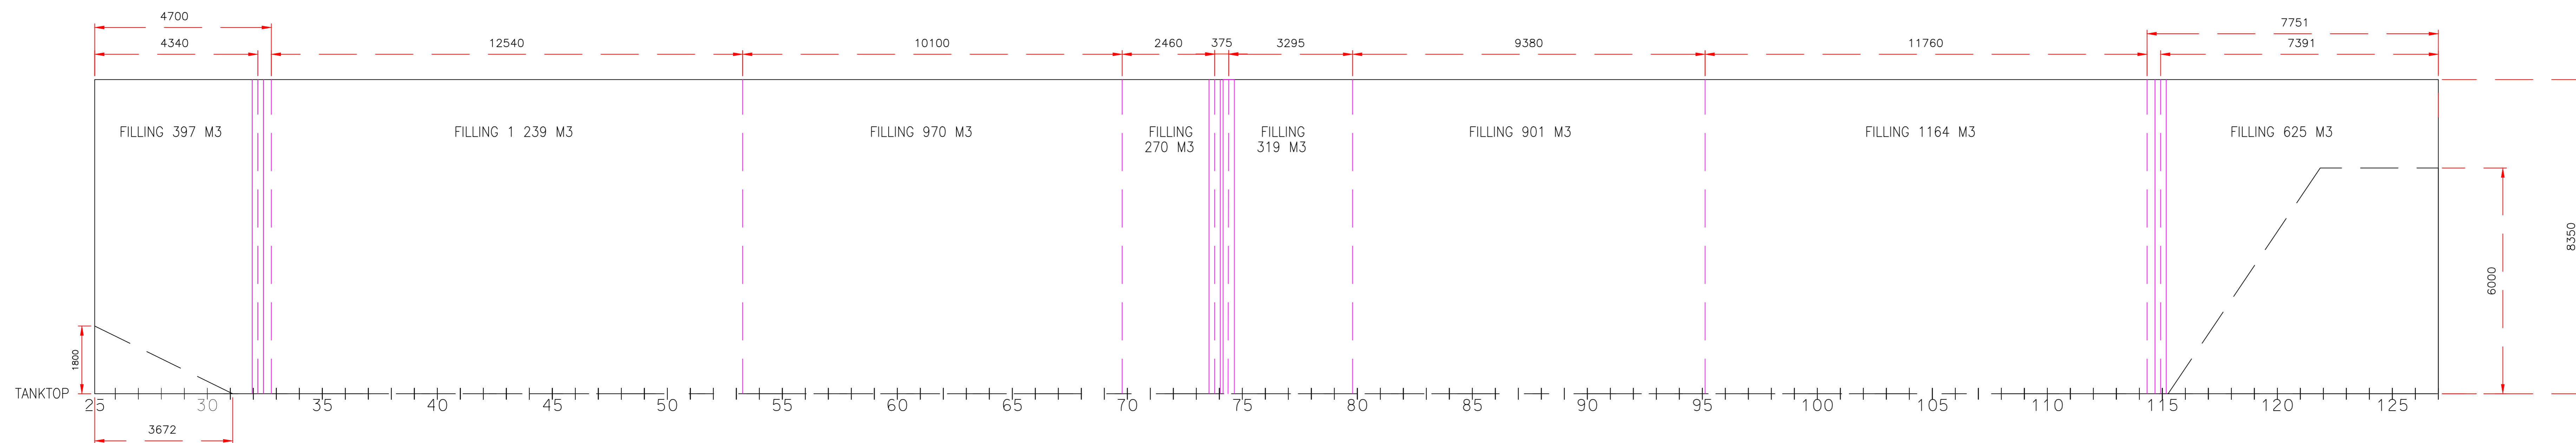

TANKTOP

PROFILE

 FEED HATCHES, inner Ø 470 mm
 CENTER BULKHEAD

FEED ROGALAND

MAIN DIMENSIONS:

LENGTH -OVER ALL	89.99 m
LENGTH -BETW. PERP.	84.98 m
BREATH -MOULDED	14.00 m
DRAFT	5,10 m
DRAFT MOULDED	7,15 m
VOLUM BULKHEAD 2 PCS	31 m ³
VOLUM CARGO HOLD	5 935 m ³
VOLUM CARGO HOLD, BULKHEAD ONBOARD	5 873 m ³

REV.NO.	REVISION	DATE	APPR
CLIENT	CLIENT REFERENCE		
FEED ROGALAND		SCALE	DRAWN _SIGN DATO
TITLE		CK'D _KONTROLL	
POCKET PLAN		APPR. _GODKJENT	
HALTEN BULK AS FJORD GT 50 N-7010 TRONDHEIM NORWAY		PROJECT NO.	YARD NO.
		FILE NAME / DRAWING NO.	REV.NO.
			A