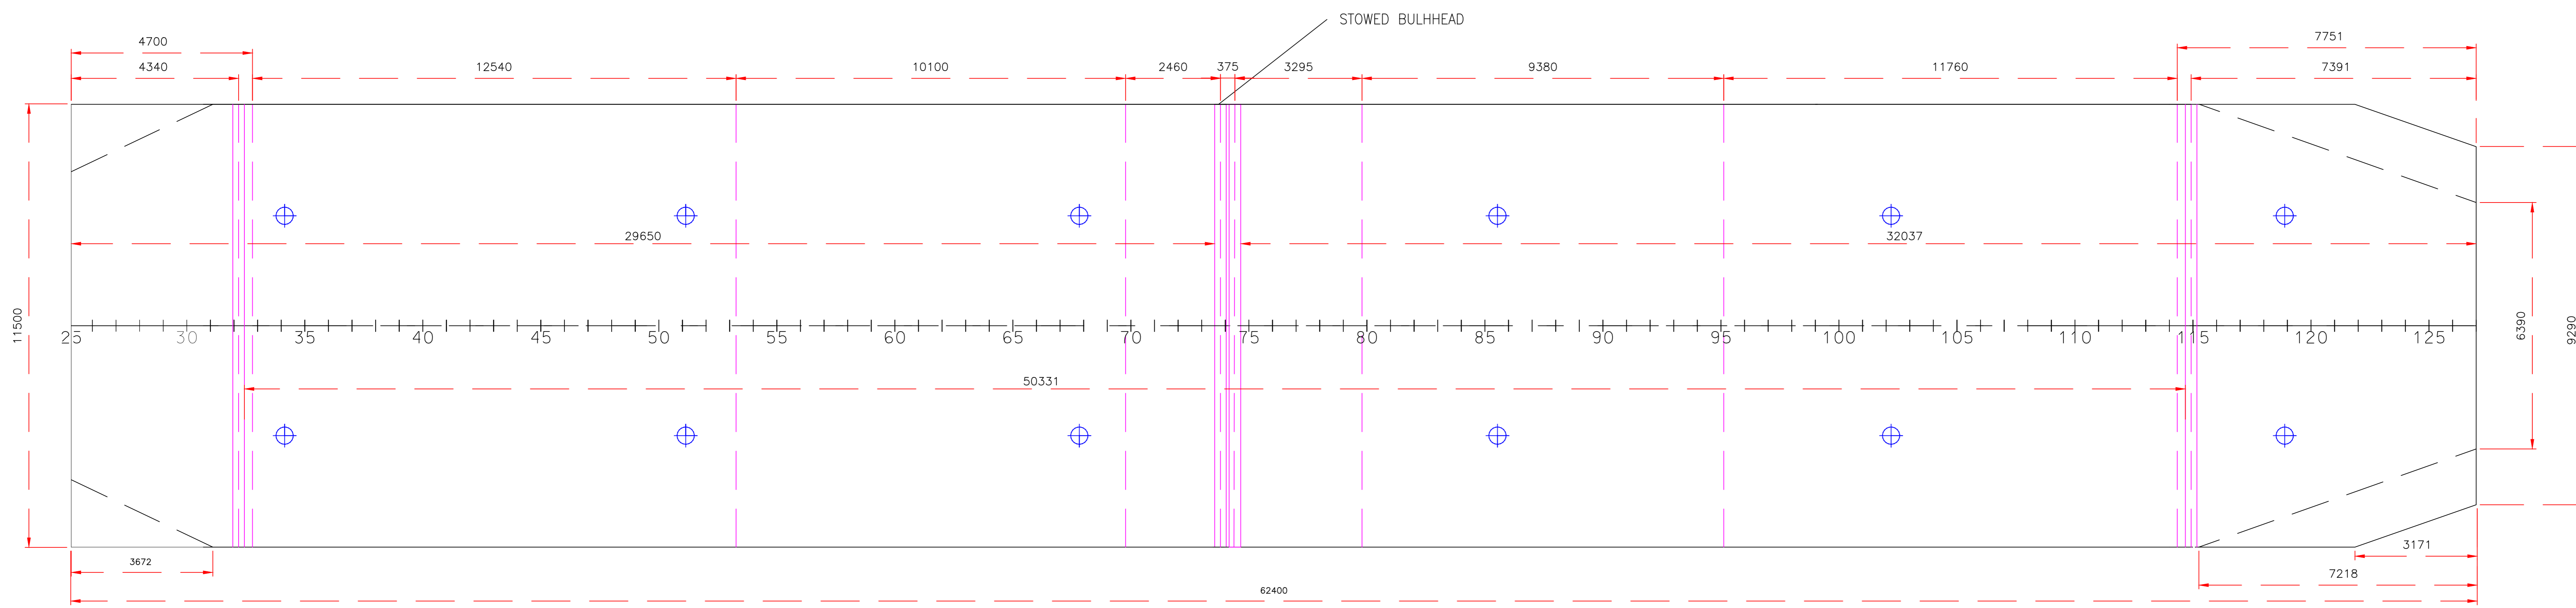

TANKTOP

PROFILE

 FEED HATCHES, inner Ø 470 mm
 CENTER BULKHEAD

FEED ROGALAND

MAIN DIMENSIONS:

LENGTH -OVER ALL	89.99 m
LENGTH -BETW. PERP.	84.98 m
BREATH -MOULDED	14.00 m
DRAFT	5,10 m
DRAFT MOULDED	7,15 m
VOLUM BULKHEAD 2 PCS	31 m ³
VOLUM CARGO HOLD	5 935 m ³
VOLUM CARGO HOLD, BULKHEAD ONBOARD	5 873 m ³

REV.NO.	REVISION	DATE	APPR
CLIENT	CLIENT REFERENCE		
FEED ROGALAND		SCALE	DRAWN _SIGN DATO
TITLE		CK'D _KONTROLL	
POCKET PLAN		APPR. _GODKJENT	
HALTEN BULK AS FJORD GT 50 N-7010 TRONDHEIM NORWAY		PROJECT NO.	YARD NO.
		FILE NAME / DRAWING NO.	REV.NO.
			A